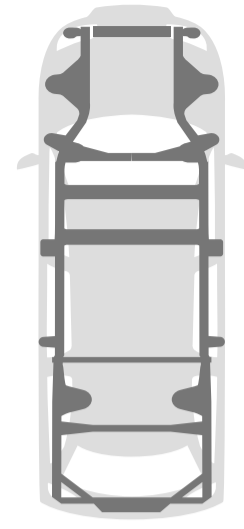

None ● ● ● Severe

● Structural Issue

Exterior (2)

Description	Condition Severity	Type	Image	Additional Info
● RR Wheel	Curb Rash 10" to 11"	Miscellaneous		
● RF Wheel	Curb Rash 2" to 3"	Miscellaneous		

Interior (0)

No interior damages reported

Structure (0)

No structural damages reported

Other (0)

No other damages reported

Tires & Wheels

Wheels Aluminum

Left Front
PIRELLI
5/32"
285/40R22.0

Right Front
PIRELLI
4/32"
285/40R22.0

Left Rear
PIRELLI
8/32"
325/35R22.0

Right Rear
PIRELLI
8/32"
285/40R22.0

Spare
(Compact)
N/A

- 6/32 +
- 5/32 to 4/32
- < 4/32
- N/A

History

No. of Historical Events	16
Last Reported Event Date	02/12/2021
Calculated Owners	1
Last Reported Mileage	14,496
Calculated Accidents	0

Title and Problem Check	✓ Vehicle checks out!
Odometer Check	✓ Vehicle checks out!
Use and Event Check	⚠ Specific vehicle use(s) or events reported
AutoCheck Buyback Protection	✓ Qualifies

CARFAX

[View CARFAX](#)

Details

Exterior Color Black	Interior Color Black	Title State CA	Inspection Location Manheim California	Org Mfg Basic Warranty *4 Years/50,000 Miles *Manheim is not responsible for voided warranties
040	Top Type Sun/Moonroof	Title Received 02/23/2021	Work Order 3202242	
	MSRP $82,320	Received Date 02/11/2021	In Service Date 01/01/0001	

Equipment