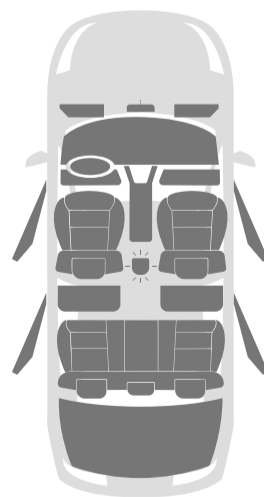

Damage Overview

None ● ● ● Severe

● Structural Issue

Exterior (10)