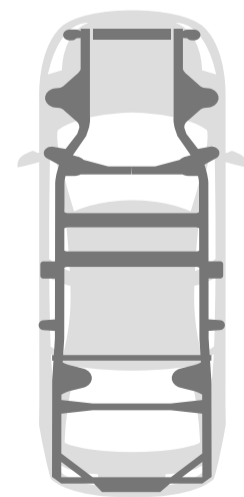

Damage Overview

None ● ● ● Severe

● Structural Issue

Exterior (10)