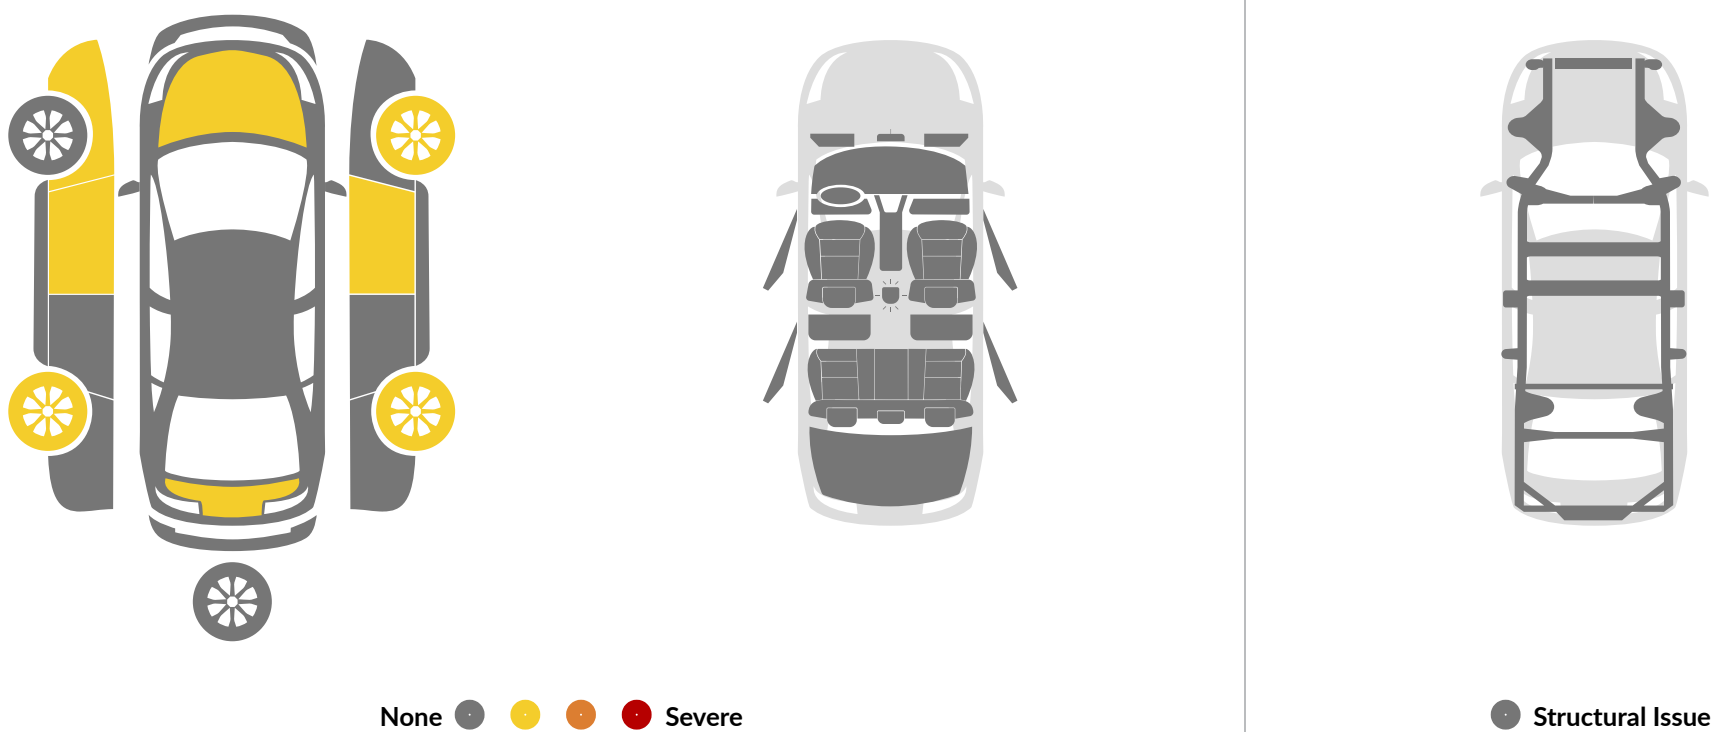

Damage Overview

Exterior (9)

Description	Condition Severity	Type	Image	Additional Info
● Front Bumper Cover	Prev Repair Acceptable	Miscellaneous		
● Hood	Prev Repair Buffable	Previous Repair		
● LF Door	Prev Repair Acceptable	Previous Repair