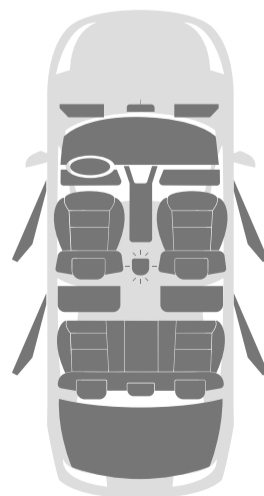

Damage Overview

None ● ● ● Severe

● Structural Issue