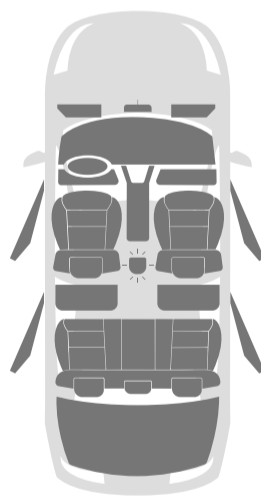

Keys 2 | Fobs 0

Title? (No Data)

Announcements

No Announcements

High Value Options

- Back-Up Camera
- Blind Spot Monitor
- Bluetooth Connection
- Climate Control
- Hands-Free Liftgate
- Heated Front Seat(s)
- Heated Steering Wheel
- Integrated Turn Signal Mirrors
- Keyless Start
- Multi-Zone A/C
- Power Driver Seat
- Power Liftgate
- Power Passenger Seat
- Premium Sound System
- Rain Sensing Wipers
- Satellite Radio
- Seat Memory
- Smart Device Integration
- Tire Pressure Monitor
- WiFi Hotspot
- Woodgrain Interior Trim

Damage Overview

None ● ● ● Severe

● Structural Issue

Feedback

Exterior (5)

Description	Condition Severity	Type	Image	Additional Info
● Front Bumper	Chipped 9	Minor Damages Conventional Repairs May Be Required		
● Front Bumper	Prev Repair Buffable	Previous Repair		