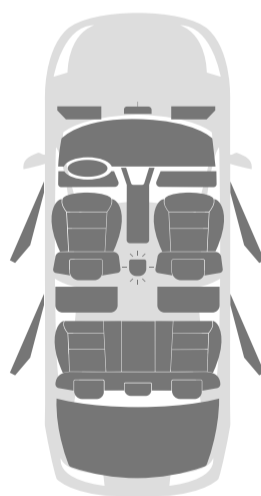

Damage Overview

None ● ● ● Severe

● Structural Issue

Exterior (0)

No exterior damages reported

Interior (0)

No interior damages reported

Structure (0)